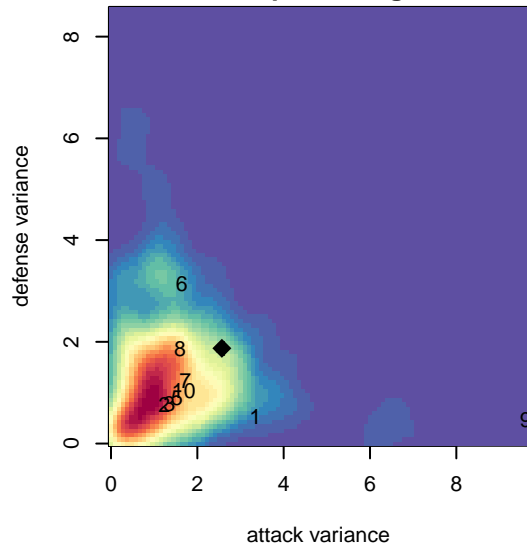

Eastside Timbers Red G03

Eastside Timbers
 Gresham, OR
 G03 total strength=1460
 attack=14.42 defense=6.73
 fall league = PTT G03 Premier Red
 spr league = Spr OYS G03 Premier Red
 notes= Hearts

alt names used:
 Eastside Timbers 03G Hearts
 EastSide Timbers 03G Hearts
 EASTSIDE TIMBERS HEARTS (OR)
 EastSide Timbers 03G Hearts
 EastSide Timbers 03G Hearts

Venues played:
 2016 Clash At the Border Gold U14
 2016 Bend Premier Cup Lindsey Horan (Gold)
 2016 PTT G03 Premier Red
 2016 Spr OYS G03 Premier Red
 2016 OYS State Cup G03

**attack and defense variance (black dot)
relative to other teams
and top 10 in region**