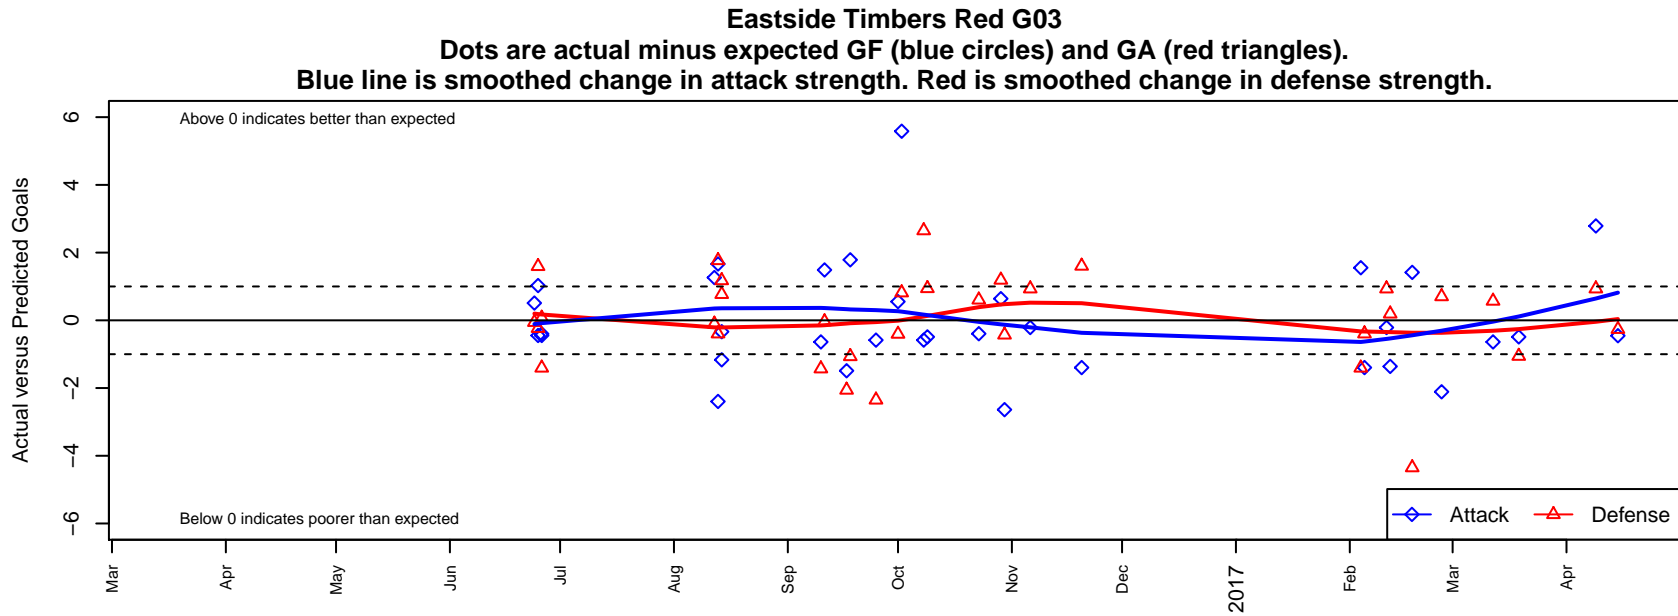

**attack and defense variance (black dot)
relative to other teams
and top 10 in region**

**attack and defense rating
relative to others at age
and all opponents in last 13 months**

Eastside Timbers Red G03

Eastside Timbers
Gresham, OR
G03 total strength=1460
attack=14.42 defense=6.73
fall league = PTT G03 Premier Red
spr league = Spr OYS G03 Premier Red
notes= Hearts

alt names used:
Eastside Timbers 03G Hearts
EastSide Timbers 03G Hearts
EASTSIDE TIMBERS HEARTS (OR)
EastSide Timbers 03G Hearts
EastSide Timbers 03G Hearts

Venues played:
2016 Clash At the Border Gold U14
2016 Bend Premier Cup Lindsey Horan (Gold)
2016 PTT G03 Premier Red
2016 Spr OYS G03 Premier Red
2016 OYS State Cup G03