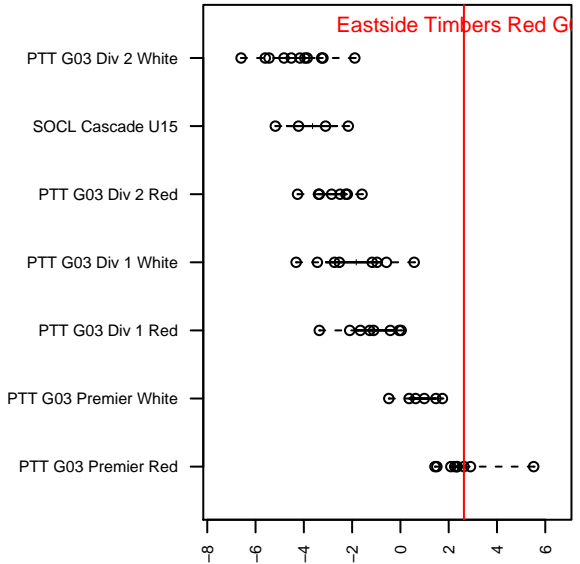

**attack and defense rating
relative to others at age
and all opponents in last 13 months**