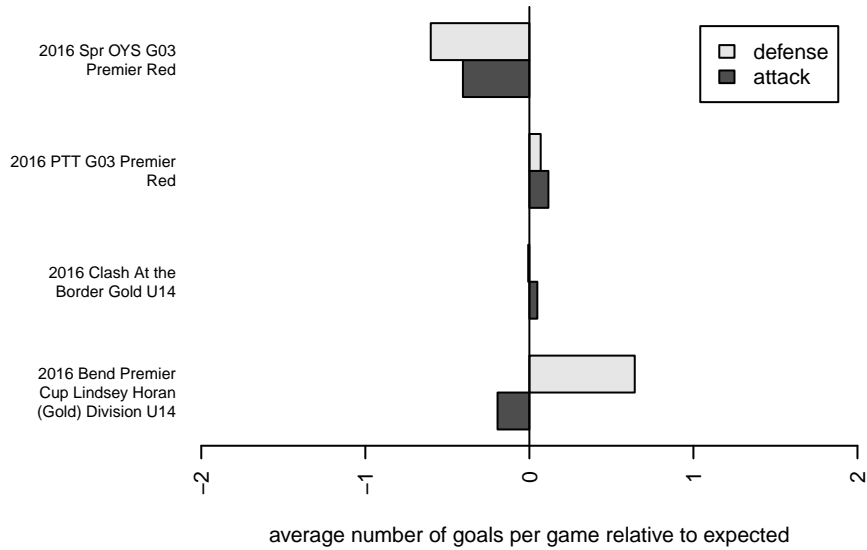

Performance relative to 13 month average